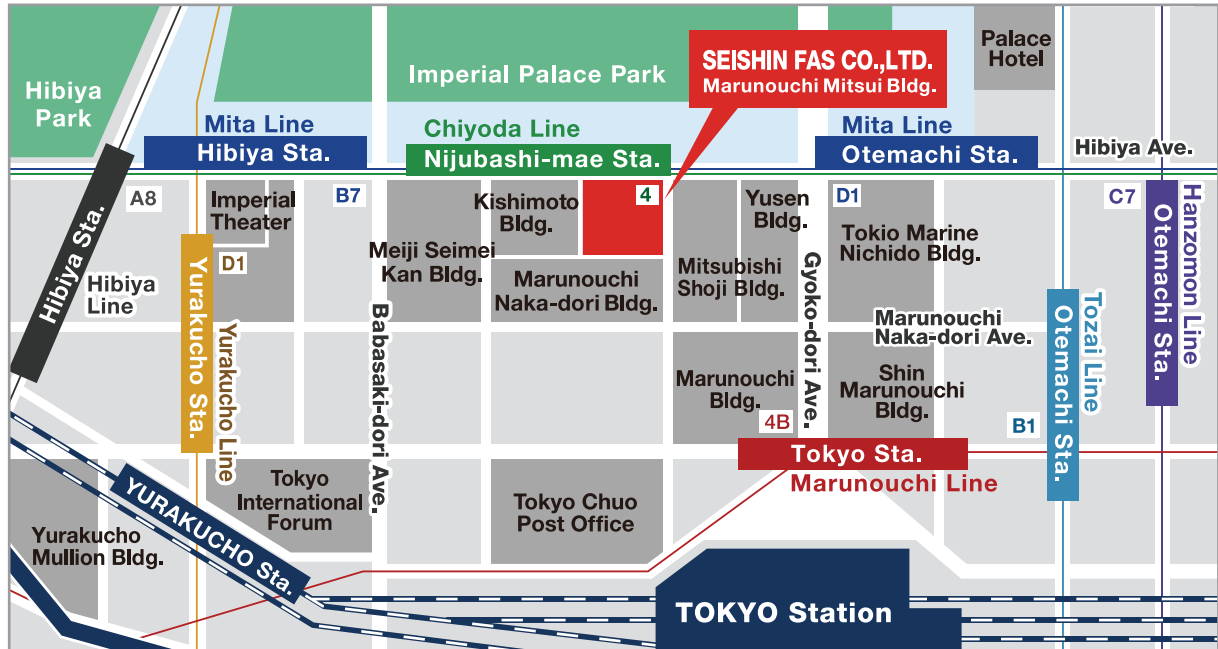

SEISHIN FAS CO., LTD.

Marunouchi Mitsui Building
 2-2-2, Marunouchi, Chiyoda-ku,
 Tokyo 100-0005, Japan

Seishin FAS Co., Ltd.
 TEL 03-6672-1616 (Main)
 FAX 03-5218-7020

Subway

- Chiyoda Line, Nijubashi-mae Sta.0 minute walk from Exit No.4
- Mita Line, Otemachi Sta.4 minute walk from Exit D1
- Mita Line, Hibiya Sta.6 minute walk from Exit B7
- Yurakucho Line, Yurakucho Sta.6 minute walk from Exit D1
- Hibiya Line, Hibiya Sta.7 minute walk from Exit A8
- Tozai Line, Otemachi Sta.7 minute walk from Exit B1
- Marunouchi Line, Tokyo Sta.4 minute walk from Exit 4B
- Hanzomon Line, Otemachi Sta.7 minute walk from Exit C7

JR

- Tokyo Sta.5 minute walk from Marunouchi South Exit